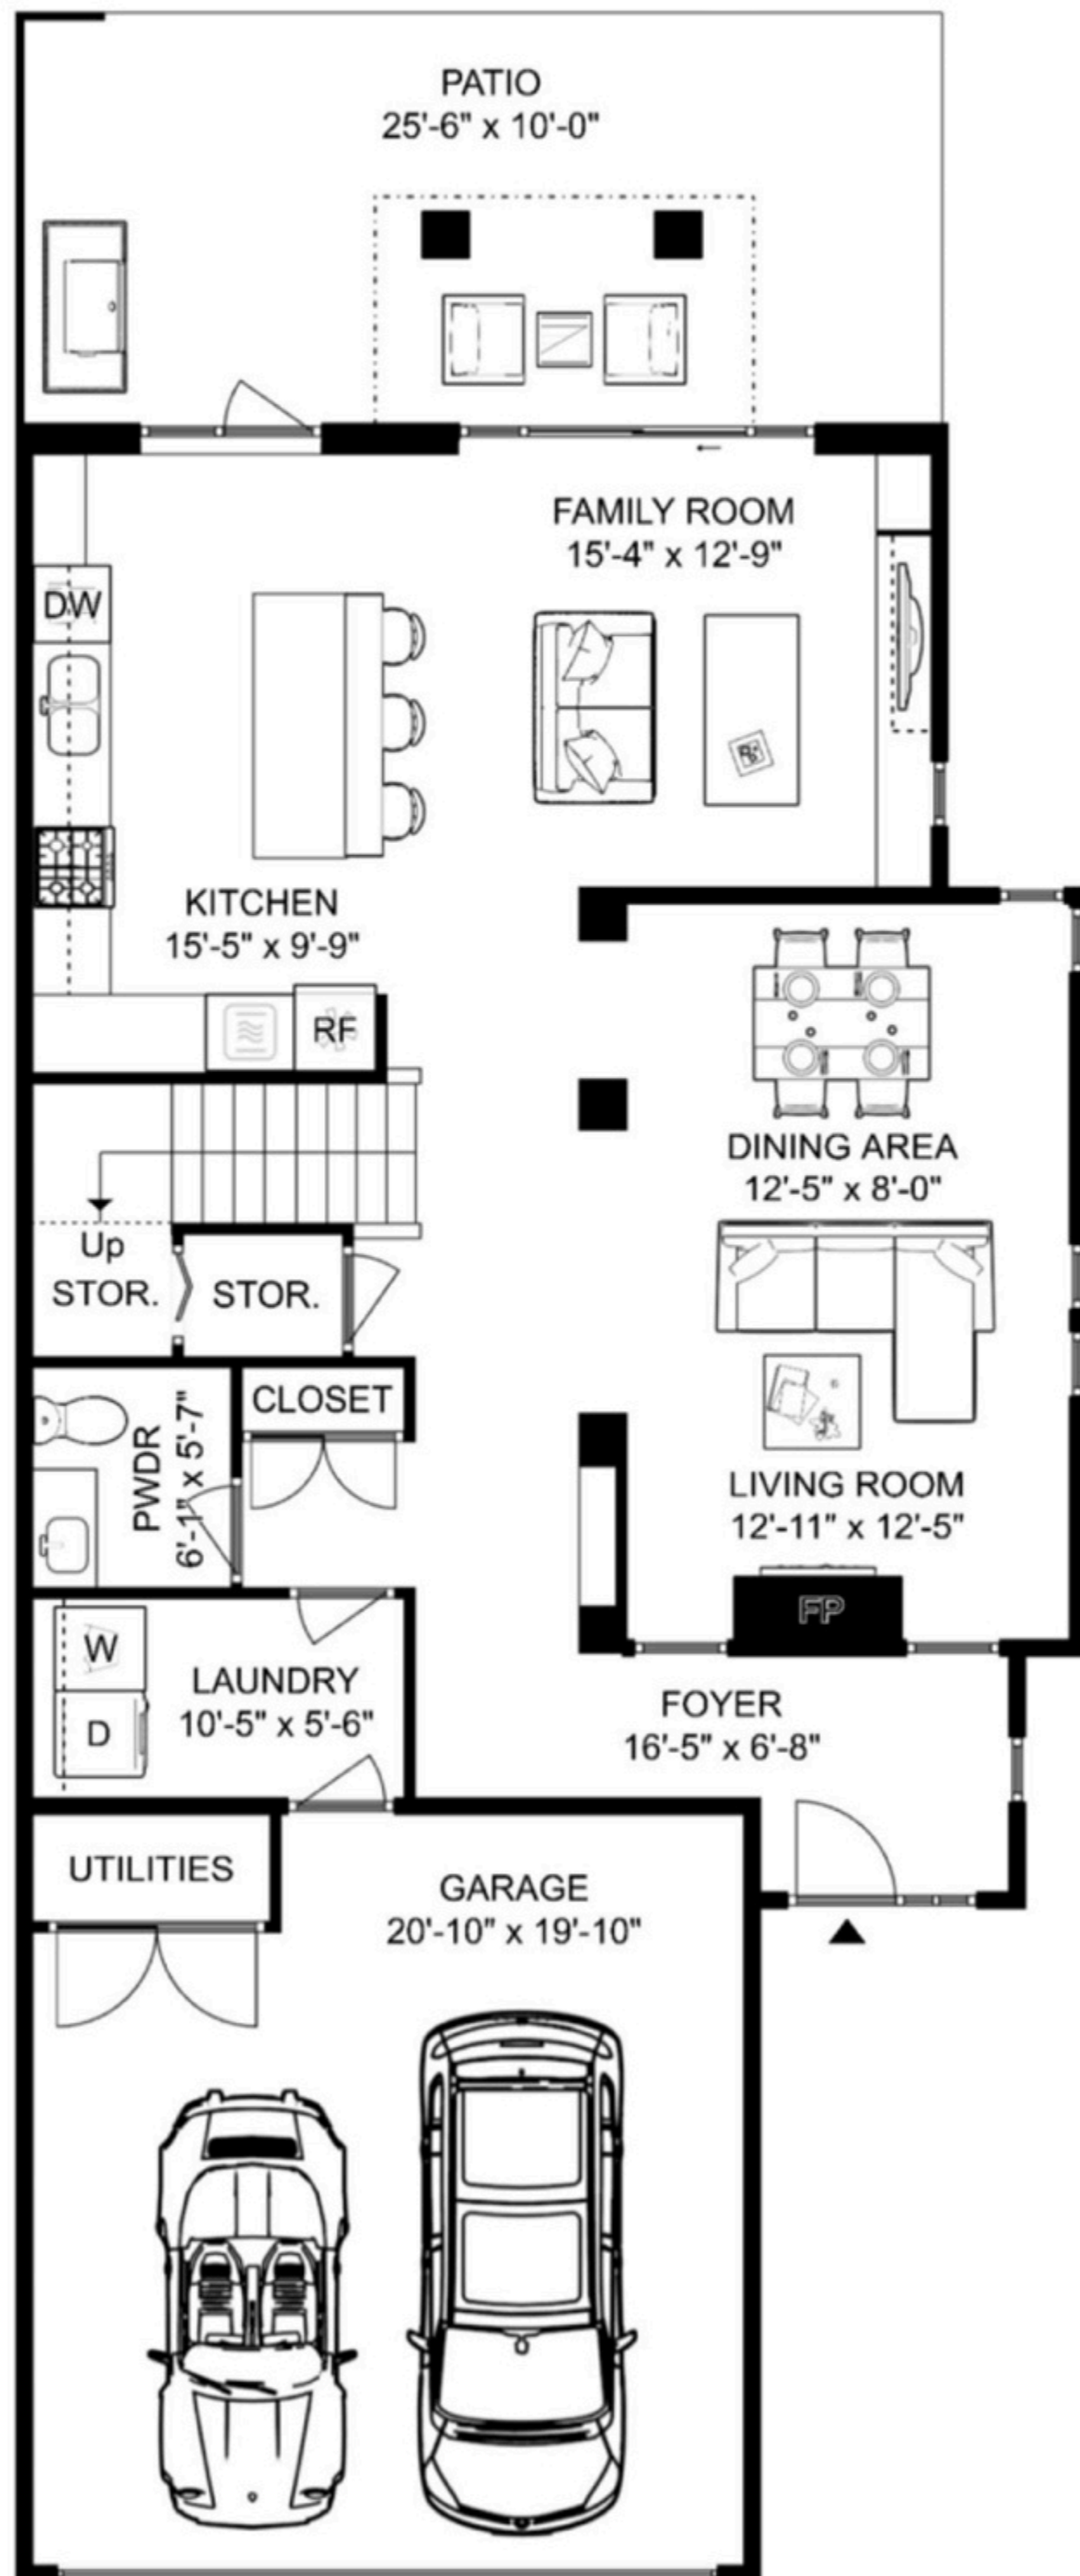

28-555 Raven Woods Drive

Main Floor

1,126 sf

ceiling height: 9'6" - 19'3"

Top Floor

1,344 sf

ceiling height: 9'0"